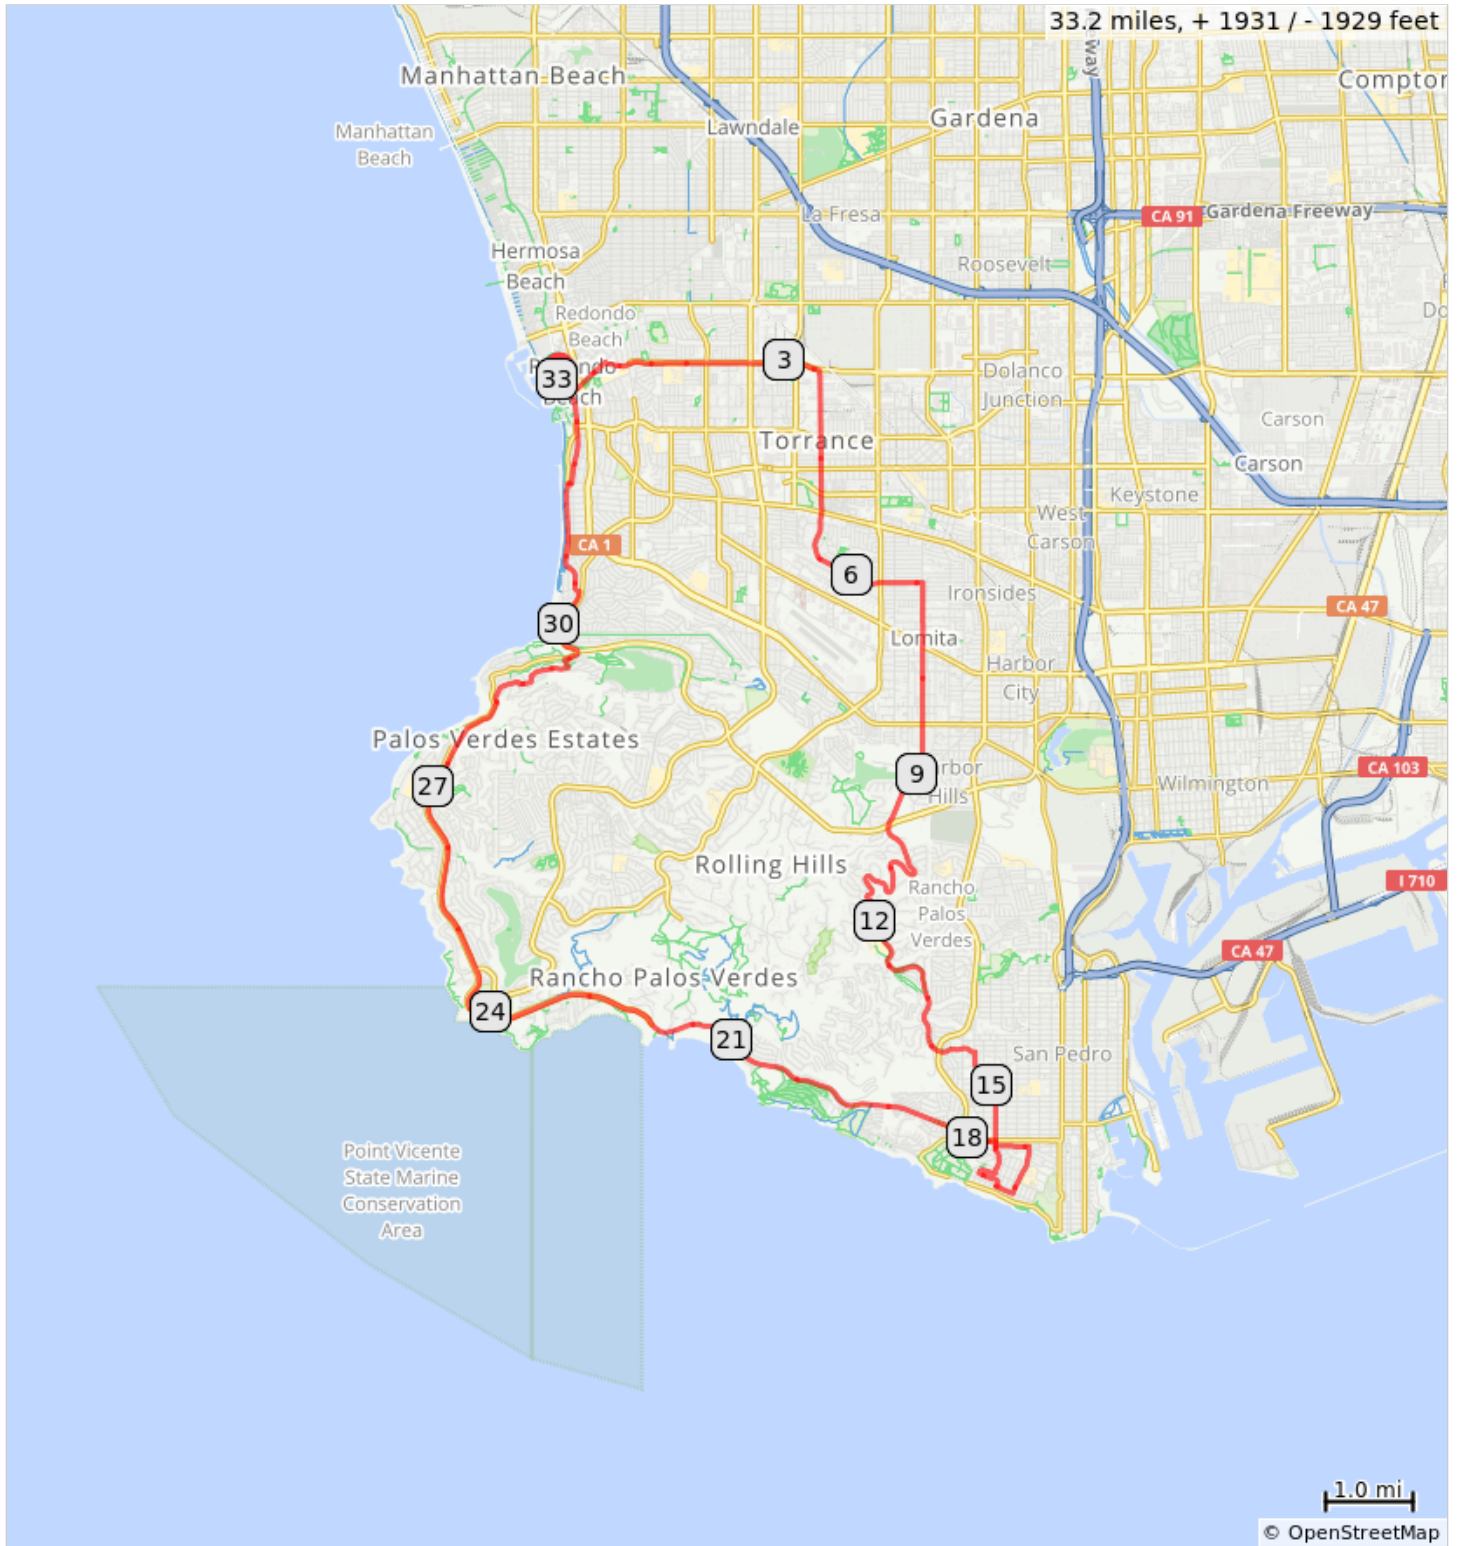

Triple Java Lite

Triple Java Lite

Dist	Type	Note	Next
0.0		Start of route	0.0
0.0		R onto N Harbor Dr	0.0
0.0		L onto N Pacific Ave	0.1
0.2		R onto N Catalina Ave	0.2
0.4		L onto Diamond St	0.5
0.9		R onto Del Amo St	2.5
3.4		Slight R onto Maple Ave	2.1
5.5		Continue onto W 235th St	1.3
6.8		R onto Arlington Ave	0.5
7.2		Continue onto Narbonne Ave	1.5
8.7		Continue on Palos Verdes Dr E	4.0
12.7		L onto Miraleste Dr	1.1
13.8		Continue onto W 9th St	0.6
14.4		R onto S Weymouth Ave	0.2
14.7		Continue onto W 13th St	0.2
14.8		R onto S Patton Ave	1.2
16.0		S Patton Ave turns R and becomes W 36th St	0.2
16.2		L onto Silvius Ave	0.2
16.4		R onto S Walker Ave	0.1
16.5		L onto W 37th St	0.0
16.5	<i>i</i>	Java Stop! - The Corner Store	0.0
16.6		R onto Barbara St	0.0
16.6		L onto W 37th St	0.1
16.7		L onto S Alma St	0.6
17.3		L onto W 26th St	0.4
17.7		R onto S Patton Ave	0.1
17.7		L onto W 25th St	1.5
19.2		Becomes Palos Verdes Dr S	9.0
28.2		R onto Vía Montemar	0.5
28.7		L onto Vía Del Monte	0.6
29.3		L onto Vía Corta	0.1
29.4		R onto Palos Verdes Dr W	0.1
29.6		Slight L to stay on Palos Verdes Dr W	0.4

29.6 miles. +1832/-1651 feet

Dist	Type	Note	Next
29.9		L onto Paseo De La Playa	0.0
30.0		R onto Camino de Encanto	0.5
30.5		L onto Calle Miramar	0.3
30.8		At the traffic circle, take the 2nd exit onto Esplanade	1.0
31.8		R onto Knob Hill Ave	0.0
31.8		L onto S Catalina Ave	1.2
33.0		L onto N Pacific Ave	0.2
33.2		End of route	0.0

3.6 miles. +45/-228 feet