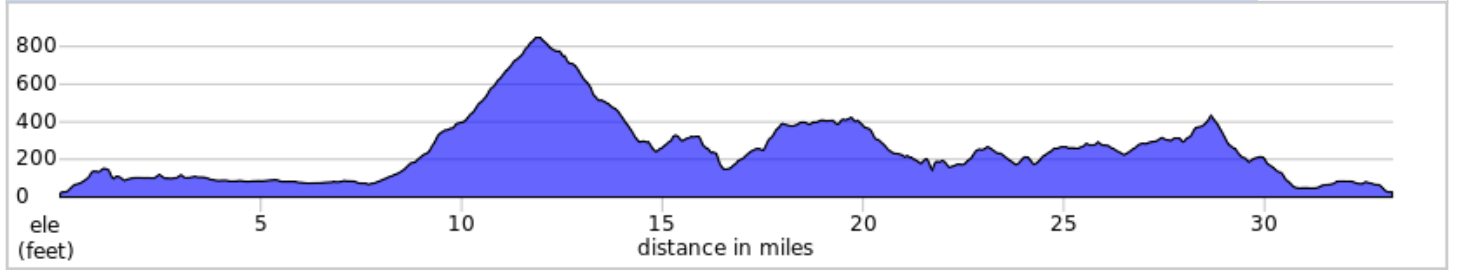

Triple Java Lite

Triple Java Lite

Dist	Type	Note	Next
0.0		Start of route	0.0
0.0		R onto N Harbor Dr	0.0
0.0		L onto N Pacific Ave	0.1
0.2		R onto N Catalina Ave	0.2
0.4		L onto Diamond St	0.5
0.9		R onto Del Amo St	2.5
3.4		Slight R onto Maple Ave	2.1
5.5		Continue onto W 235th St	1.3
6.8		R onto Arlington Ave	0.5
7.2		Continue onto Narbonne Ave	1.5
8.7		Continue on Palos Verdes Dr E	4.0
12.7		L onto Miraleste Dr	1.1
13.8		Continue onto W 9th St	0.6
14.4		R onto S Weymouth Ave	0.2
14.7		Continue onto W 13th St	0.2
14.8		R onto S Patton Ave	1.2
16.0		S Patton Ave turns R and becomes W 36th St	0.2
16.2		L onto Silvius Ave	0.2
16.4		R onto S Walker Ave	0.1
16.5		L onto W 37th St	0.0
16.5	<i>i</i>	Java Stop! - The Corner Store	0.0
16.6		R onto Barbara St	0.0
16.6		L onto W 37th St	0.1
16.7		L onto S Alma St	0.6
17.3		L onto W 26th St	0.4
17.7		R onto S Patton Ave	0.1
17.7		L onto W 25th St	1.5
19.2		Becomes Palos Verdes Dr S	9.0
28.2		R onto Vía Montemar	0.5
28.7		L onto Vía Del Monte	0.6
29.3		L onto Vía Corta	0.1
29.4		R onto Palos Verdes Dr W	0.1
29.6		Slight L to stay on Palos Verdes Dr W	0.4

29.6 miles. +1832/-1651 feet

Dist	Type	Note	Next
29.9		L onto Paseo De La Playa	0.0
30.0		R onto Camino de Encanto	0.5
30.5		L onto Calle Miramar	0.3
30.8		At the traffic circle, take the 2nd exit onto Esplanade	1.0
31.8		R onto Knob Hill Ave	0.0
31.8		L onto S Catalina Ave	1.2
33.0		L onto N Pacific Ave	0.2
33.2		End of route	0.0

3.6 miles. +45/-228 feet